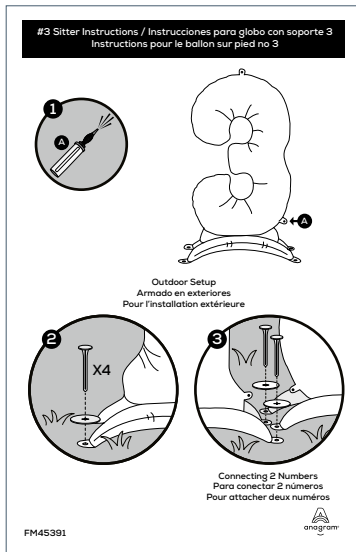

Cl: Numbers P90 45382-11
34"/86cm w x 52"/132cm h

See inside back cover for copyright information

50" Stand-Up Numberz Package

includes:

- Balloons
- Instruction Sheet
- (4) Stakes
- (4) Base Anchors

Instruction Sheet