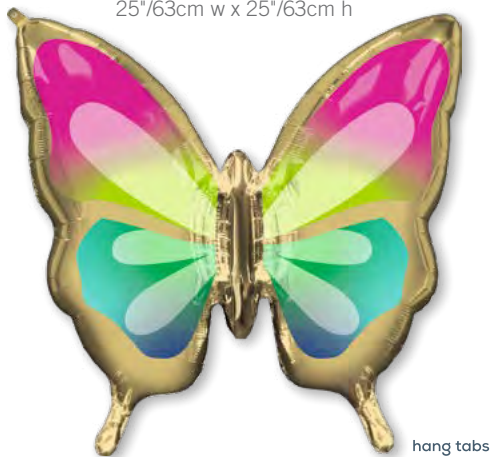

Pink & Yellow Butterfly
SuperShape® XL® P30 42791-01,02
25"/63cm w x 25"/63cm h

hang tabs